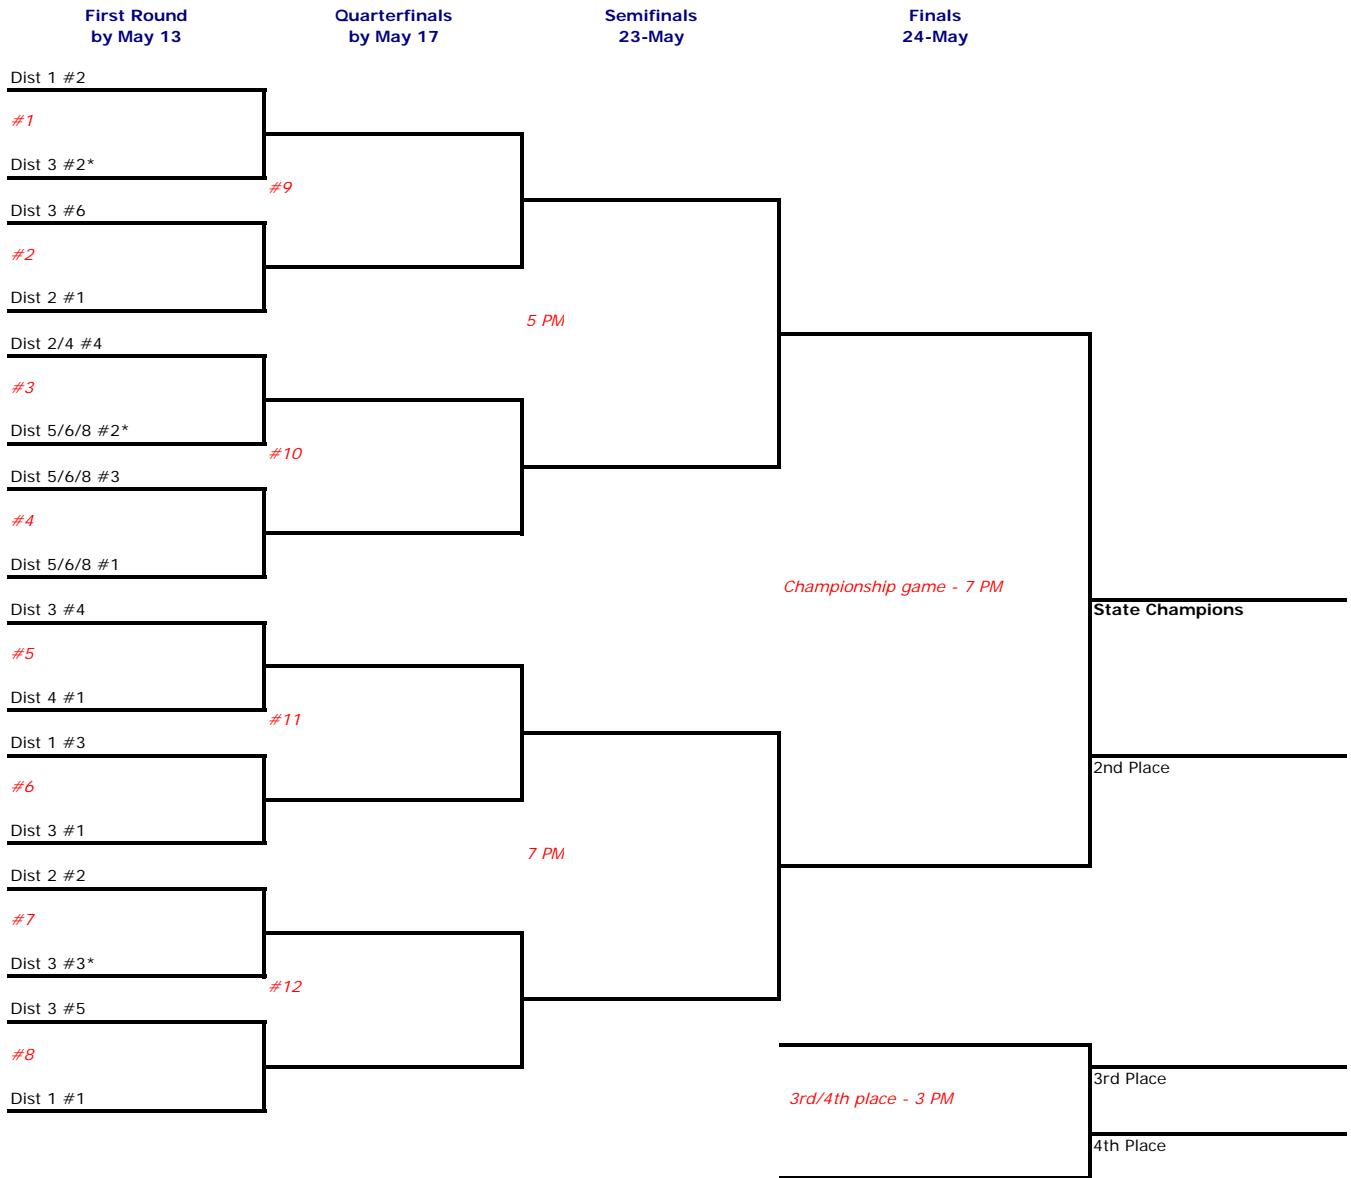

WIAA/Dairy Farmers of Washington/Les Schwab Tires 4A Boys Soccer
Harry Lang Stadium, Lakewood
May 23-24, 2008

Sites for first round and quarterfinal matches are determined by the home WIAA District
 * - Considered #1 seeds for draw purposes
 Bottom team is home team.

Main brackets page Print Bracket

WIAA Bracket page:
<http://www.wiaa.com/brackets/redir.aspx?ID=822>